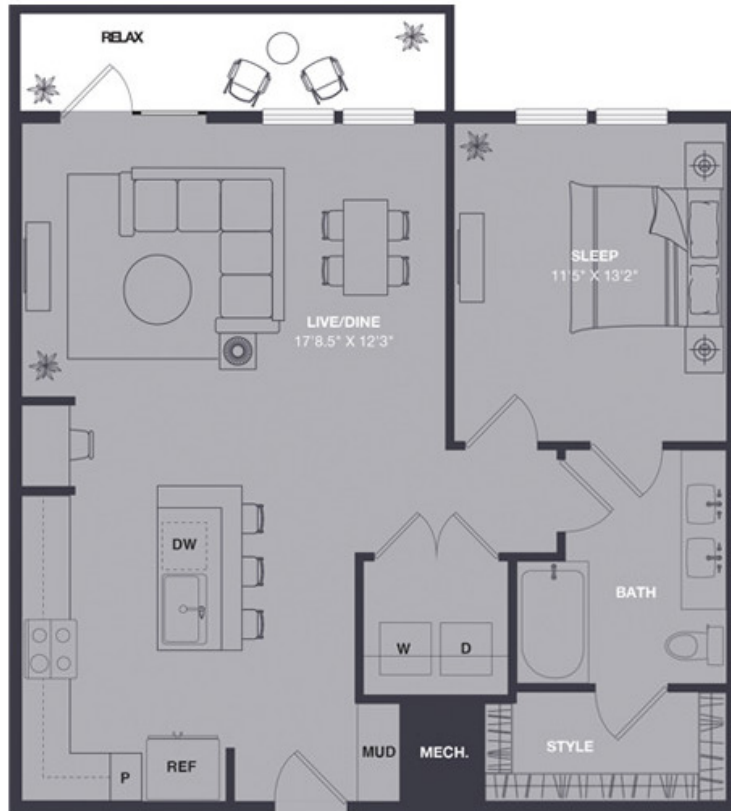

# A7

1 BED | 1 BATH

# 870

SQ. FT.

## TROUBADOUR

3403 Harmon Ave | Austin, TX 78705

[troubadourliving.com](http://troubadourliving.com)

*Floor plans are artist's rendering. All dimensions are approximate. Actual product and specifications may vary in dimension or detail. Not all features are available in every apartment. Prices and availability are subject to change. Please see a representative for details.*